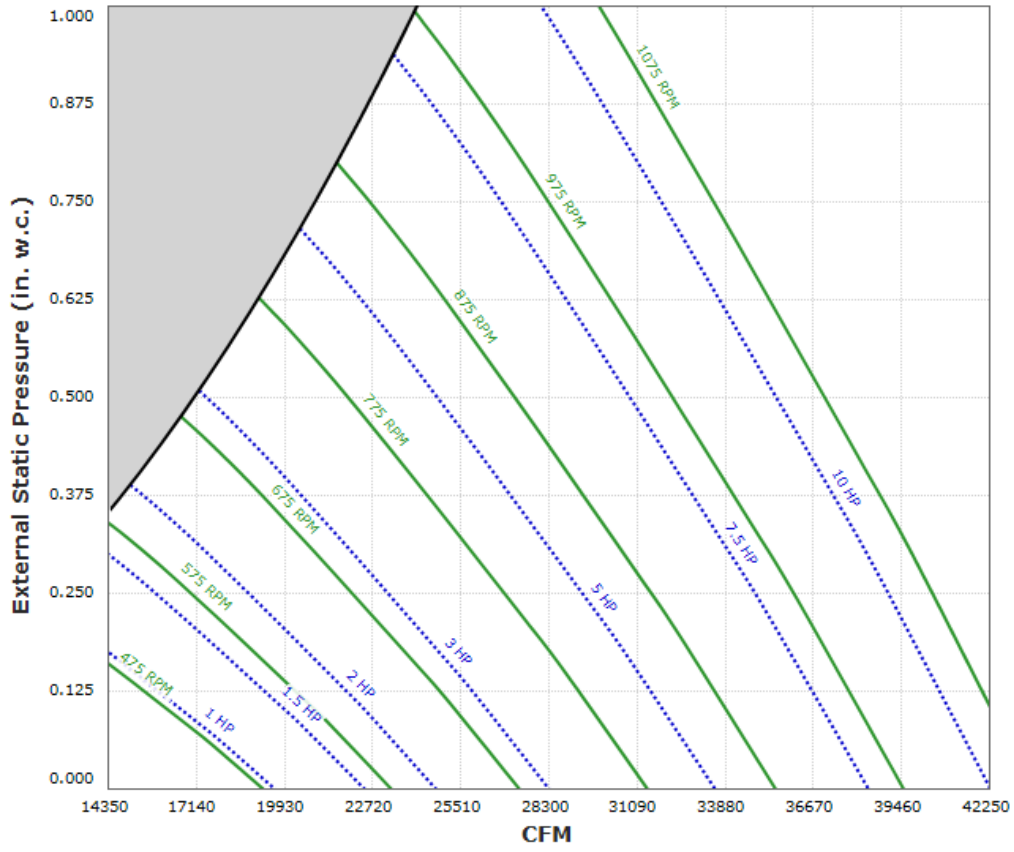

RPTUB48-RA Performance Curve

Max Sizeable RPM = 1075 RPM. Curve shown extended beyond this point for reference only.

Catalog #109R
March 2009